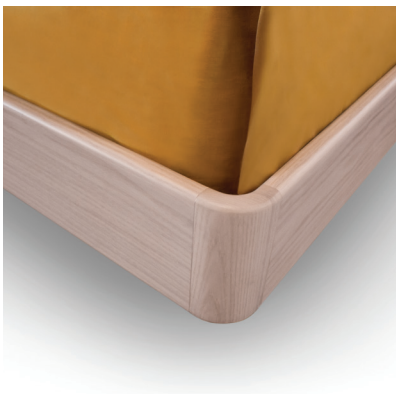

CONTOUR BEDROOM IN ASH

With a continuous ribbon of solid ash surrounding the mattress and wrapping up and around the headboard, the Contour bed exemplifies streamline Modernism. The sleek Contour cases feature softened corners with a choice of shaped Opel laminated glass or solid wood tops. The Contour bed is designed for a mattress only. It is perfectly complemented by attached shelf nightstands.

The Contour Bedroom is crafted in solid ash hardwood and Made to Order in five finishes* with a variety of knob or pull options. The finish is **GREENGUARD Certified** for low chemical emissions.

*Natural variations in solid wood and hand-applied finishes make each piece unique. Slight grain and finish irregularities as well as subtle differences in stain shades are signs that the furniture has been crafted from solid wood and are considered hallmarks of quality. Products selected in Soaped Ash display a variegated range of colors from blonde to light brown.

**Contour Bed with Left and Right Shelf Nightstands
- deck height 12 3/4"**

QUEEN 1-CTR-32-XX 94"w x 87 1/2"l x 41 1/2"h

KING 1-CTR-31-XX 110"w x 87 1/2"l x 41 1/2"h

CAL KING 1-CTR-35-XX 106"w x 91 1/2"l x 41 1/2"h