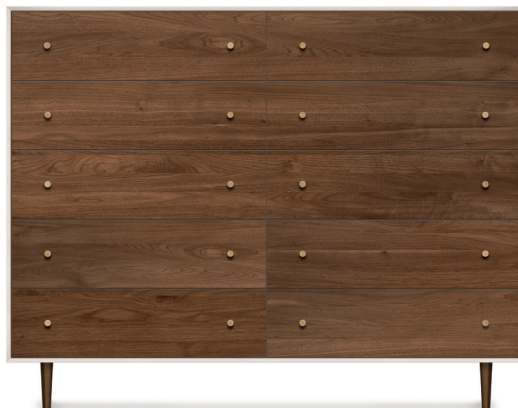

10 Drawer
2-MIM-92-14-XXX
66 1/8" w x 18" l x 52 3/8" h