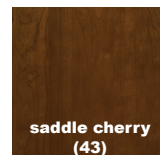

Berkeley Wall Mirror
5-BER-21-XX

52"w x 34 1/4"h x 3"deep

Floor Mirror
5-BER-30-XX

25 1/4"w x 19 1/2"h x 64"h

Large Wall Mirror
5-CAR-21-XX

49 3/4"w x 32 3/4"h x 1 1/4"deep

Wall Mirror
5-CAL-20-XX

30"w x 28 3/4"h x 1 1/4"deep

Finish Options

natural cherry
(03)

autumn cherry
(23)

cognac cherry
(33)

saddle cherry
(43)

smoke cherry
(53)

MIRRORS IN WALNUT

Mirrors in solid American black walnut hardwood are available in natural finish. The finish is **GREENGUARD Certified** for low chemical emissions.

Wall Mirror
5-CAL-20-04
30"w x 28 3/4"h x 1 1/4" deep

Large Wall Mirror
5-CAR-21-04
49 3/4"w x 32 3/4"h x 1 1/4" deep

MIRRORS IN MAPLE

The Wall Mirror in solid maple hardwood is available in six finishes. The finish is **GREENGUARD Certified** for low chemical emissions.