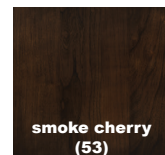

Berkeley Wall Mirror
5-BER-21-XX

52"w x 34 1/4"h x 3"deep

Floor Mirror
5-BER-30-XX

25 1/4"w x 19 1/2"h x 64"h

Large Wall Mirror
5-CAR-21-XX

49 3/4"w x 32 3/4"h x 1 1/4"deep

Wall Mirror
5-CAL-20-XX

30"w x 28 3/4"h x 1 1/4"deep

Finish Options

natural cherry
(03)

autumn cherry
(23)

cognac cherry
(33)

saddle cherry
(43)

smoke cherry
(53)

MIRRORS IN WALNUT

Mirrors in solid American black walnut hardwood are available in natural finish. The finish is **GREENGUARD Certified** for low chemical emissions.

Wall Mirror
5-CAL-20-04
30"w x 28 3/4"h x 1 1/4" deep

Large Wall Mirror
5-CAR-21-04
49 3/4"w x 32 3/4"h x 1 1/4" deep

MIRRORS IN MAPLE

The Wall Mirror in solid maple hardwood is available in six finishes. The finish is **GREENGUARD Certified** for low chemical emissions.