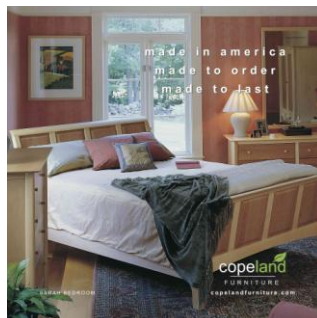

8-PRT-MOD-114 | Moduluxe Bedroom - Walnut Storage   8-PRT-SLV-100 | Sarah 51" Bedroom - Cherry/Maple
8-PRT-SLV-101 | Sarah Sleigh 45" Bedroom - Cherry/Maple   8-PRT-SOH-100 | SoHo Bedroom

**To purchase these sales aids, please contact Lynette Vincent at
lynette@copelandfurniture.com or 802.222.9282 Ext 107**