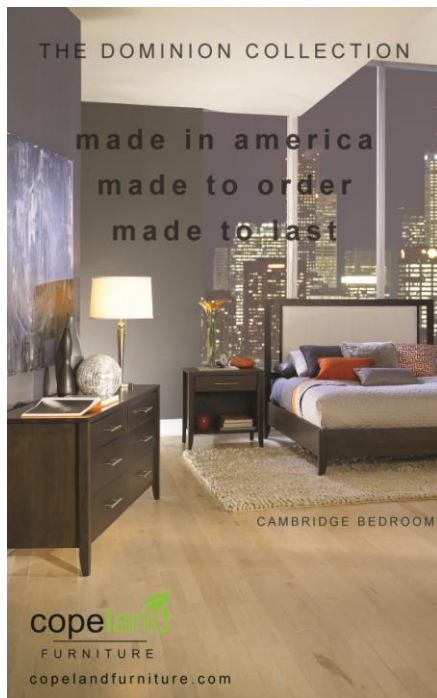

5ft x 3ft-4" Dominion Composite Banner – 1 sided

2ft-6" x 4ft Dominion Cambridge or Canaan or Concord Banner – 1 sided

To purchase these sales aids, please contact Lynette Vincent at lynette@copelandfurniture.com or 802.222.9282 Ext 107