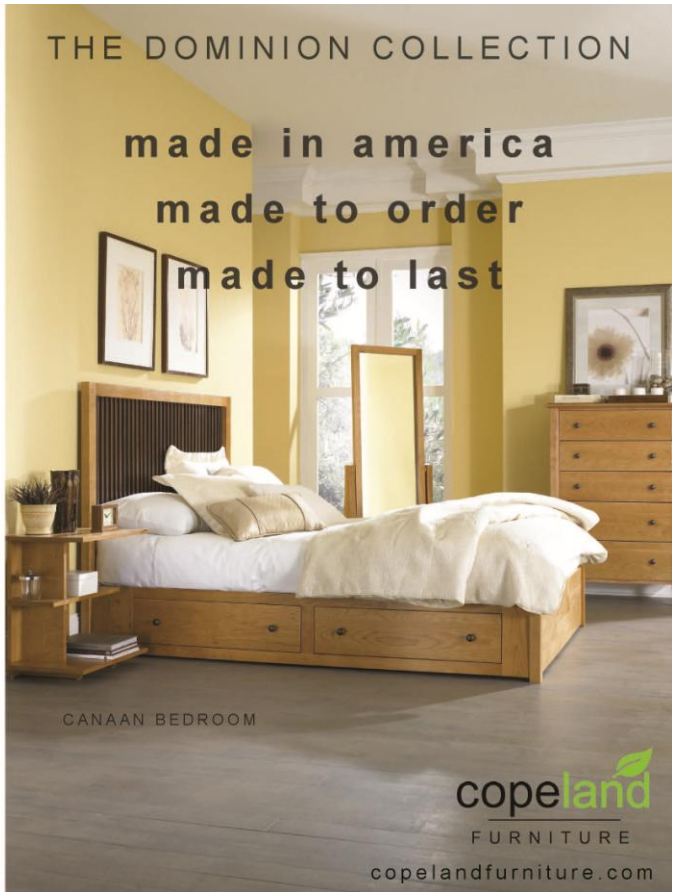

5ft x 3ft-4" Dominion Composite Banner – 1 sided

2ft-6" x 4ft Dominion Cambridge or Canaan or Concord Banner – 1 sided

To purchase these sales aids, please contact Lynette Vincent at lynette@copelandfurniture.com or 802.222.9282 Ext 107