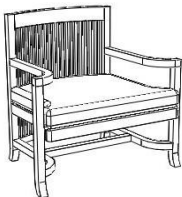

8-DTH-15-xx
Fabric seat with fabric back pillow $2,886
Leather seat with fabric back pillow $3,068
Dimensions: 29 1/2" x 27 1/4" x 38 3/4" H
Wood: Quartersawn White Oak
Finishes: Parkton Oak (17) or Madison Oak (27)

Spindle Back Chair (Heurtley House)