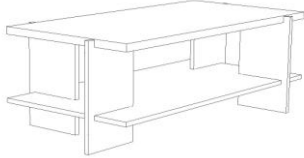

Usonian™ Rectangle Coffee Table

5-USO-20-xx

Dimensions: 50 ½" x 26 ½" x 18"H

Wood: Cherry

Finishes: Natural Cherry (03), Parkton Cherry (13), Autumn Cherry (23), Cognac Cherry (33), Saddle Cherry (43) or Smoke Cherry (53)

$1,430