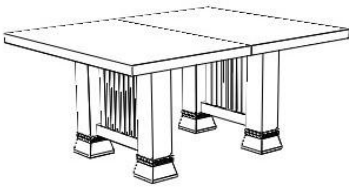

UPS/FedEx (domestic)

\$777

\$125

Dining Room (Dana-Thomas House)

Grand Extension Table 48" wide

6-DTH-11-xx

\$10,478

Dimensions: 84"/104"/124" x 48" x 29 1/2" H

Wood options: Quartersawn White Oak or Cherry

Finishes: Parkton Oak (17), Madison Oak (27), Parkton Cherry (13) or Natural Cherry (03)

Grand Extension Table 42" wide

6-DTH-34-xx

\$9,675

Dimensions: 84"/104"/124" x 42" x 29 1/2" H

Wood options: Quartersawn White Oak or Cherry

Finishes: Parkton Oak (17), Madison Oak (27), Parkton Cherry (13) or Natural Cherry (03)

Extension Table 48" wide

6-DTH-10-xx

\$8,888

Dimensions: 60"/84" x 48" x 29 1/2" H