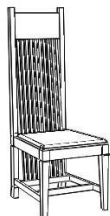

Side Chair

Large Side Chair

6-DTH-02-xx

Fabric seat

$1,530

Leather seat

$1,695

Dimensions: 18" x 22 1/4" x 51" H

Wood options: Quartersawn White Oak or Cherry

Finishes: Parkton Oak (17), Madison Oak (27), Parkton Cherry (13) or Natural Cherry (03)