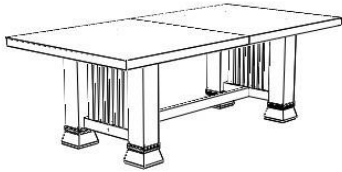

Grand Extension Table 42" wide

6-DTH-34-xx

$9,675

Dimensions: 84"/104"/124" x 42" x 29 1/2" H

Wood options: Quartersawn White Oak or Cherry

Finishes: Parkton Oak (17), Madison Oak (27), Parkton Cherry (13) or Natural Cherry (03)