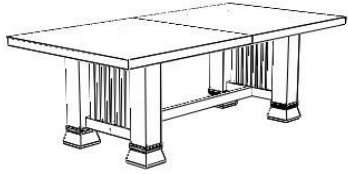

UPS/FedEx (domestic)

\$777

\$125

Dining Room (Dana-Thomas House)

Grand Extension Table 48" wide

6-DTH-11-xx

\$10,478

Dimensions: 84"/104"/124" x 48" x 29 1/2" H