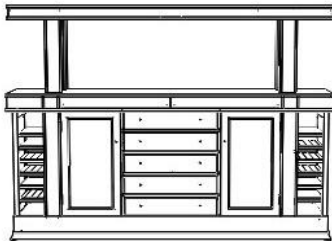

Dimensions: 17" x 20" x 40 1/2" H

Wood options: Quartersawn White Oak or Cherry

Finishes: Parkton Oak (17) or Parkton Cherry (13)

Grand Buffet

6-DTH-40-xx (buffet)

\$9,675

6-DTH-30-xx (optional shelf)

\$3,068