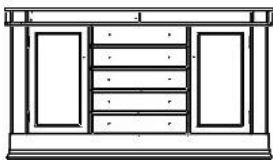

Buffet

6-DTH-38-xx

$8,063

Dimensions: 71 1/4" x 19 1/4" x 42" H

Wood options: Quartersawn White Oak or Cherry

Finishes: Parkton Oak (17), Madison Oak (27), Parkton Cherry (13) or Natural Cherry (03)

Knob Options: Round Antique Pewter (101), Round Dark Antique (102),

Round Antique Brass (103), Square Antique Pewter (201),

Square Dark Antique (202) or Square Antique Brass (203)

Costs change over time and prices need to be adjusted accordingly.

The prices on this list are subject to change without notice.