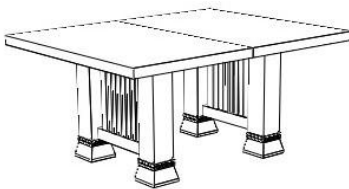

Extension Table 42" wide

6-DTH-32-xx

$8,085

Dimensions: 60"/84" x 42" x 29 1/2" H

Wood options: Quartersawn White Oak or Cherry

Finishes: Parkton Oak (17), Madison Oak (27), Parkton Cherry (13) or Natural Cherry (03)

6-DTH-12-xx

Fabric seat

$1,853

Leather seat

$2,025

Dimensions: 24" x 22 1/4" x 51" H

Wood options: Quartersawn White Oak or Cherry

Finishes: Parkton Oak (17), Madison Oak (27), Parkton Cherry (13) or Natural Cherry (03)

6-DTH-02-xx

Fabric seat

$1,530

Leather seat

$1,695

Dimensions: 18" x 22 1/4" x 51" H

Wood options: Quartersawn White Oak or Cherry

Finishes: Parkton Oak (17), Madison Oak (27), Parkton Cherry (13) or Natural Cherry (03)

6-DTH-01-xx

Fabric seat

$1,290

Leather seat

$1,448

Dimensions: 16" x 20" x 39" H

Wood: Cherry

Finishes: Parkton Cherry (13) or Natural Cherry (03)