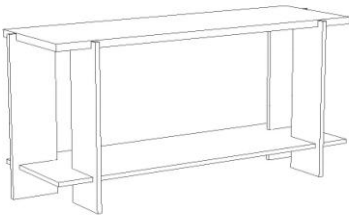

Usonian™ SofaTable

5-USO-50-xx

Dimensions: 58 ½" x 19 ¼" x 29"H

Wood: Cherry

Finishes: Natural Cherry (03), Parkton Cherry (13), Autumn Cherry (23), Cognac Cherry (33), Saddle Cherry (43) or Smoke Cherry (53)

$1,300

Usonian™ Storage Box Ottoman

5-USO-80-xx

Fabric seat

Dimensions: 16 ½" x 16 ½" x 19"H

Wood: Cherry

Finishes: Natural Cherry (03), Parkton Cherry (13), Autumn Cherry (23), Cognac Cherry (33), Saddle Cherry (43) or Smoke Cherry (53)

UPS/FedEx (domestic)

$777