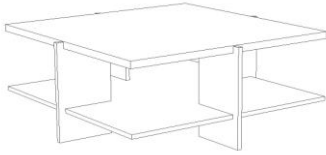

Usonian™ Square Coffee Table

5-USO-30-xx

Dimensions: 41 ½" x 41 ½" x 18"H

Wood: Cherry

Finishes: Natural Cherry (03), Parkton Cherry (13), Autumn Cherry (23), Cognac Cherry (33), Saddle Cherry (43) or Smoke Cherry (53)

$1,560