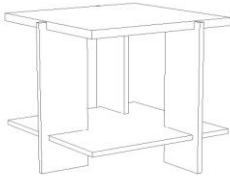

Usonian™ End Table

5-USO-10-xx

Dimensions: 25 ¼" x 26 ½" x 24"H

Wood: Cherry

Finishes: Natural Cherry (03), Parkton Cherry (13), Autumn Cherry (23), Cognac Cherry (33), Saddle Cherry (43) or Smoke Cherry (53)

$910