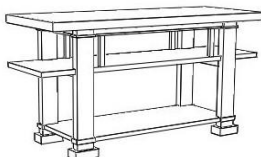

8-HUE-10-xx
Fabric seat with fabric back pillow $2,886
Leather seat with fabric back pillow $3,068
Dimensions: 33 5/8" x 26" x 34 1/4" H
Wood options: Quartersawn White Oak or Cherry
Finishes: Parkton Oak (17), Madison Oak (27), Parkton Cherry (13) or Natural Cherry (03)

Hall Table (E.E. Boynton House)