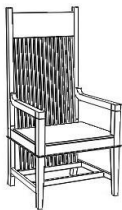

Large Arm Chair

6-DTH-12-xx

Fabric seat

$1,853

Leather seat

$2,025

Dimensions: 24" x 22 1/4" x 51" H

Wood options: Quartersawn White Oak or Cherry

Finishes: Parkton Oak (17), Madison Oak (27), Parkton Cherry (13) or Natural Cherry (03)