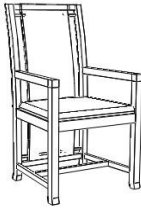

Arm Chair (E. E. Boynton House)

6-BOY-12-xx

Fabric seat

$1,853

Leather seat

$2,018

Dimensions: 21 1/2" x 20" x 40 1/2" H

Wood options: Quartersawn White Oak or Cherry

Finishes: Parkton Oak (17) or Parkton Cherry (13)