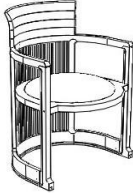

List Price - June 2013

Barrel Chair (Taliesin)

6-TAL-10-xx
Fabric seat \$1,833
Leather seat \$2,145
Dimensions: 23 5/8" x 23 1/8" x 33"H
Wood: Cherry
Finishes: Parkton Cherry (13) or Natural Cherry (03)
UPS/FedEx (domestic) \$175