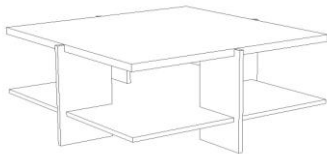

Usonian™ Square Coffee Table

5-USO-30-xx

Dimensions: 41 ½" x 41 ½" x 18"H

Wood: Cherry

Finishes: Natural Cherry (03), Parkton Cherry (13), Autumn Cherry (23), Cognac Cherry (33), Saddle Cherry (43) or Smoke Cherry (53)

Wholesale	MSAP
$659	$1,199