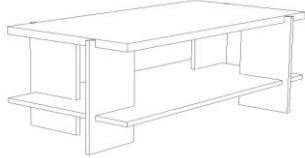

Usonian™ Rectangle Coffee Table

5-USO-20-xx

Dimensions: 50 ½" x 26 ½" x 18"H

Wood: Cherry

Finishes: Natural Cherry (03), Parkton Cherry (13), Autumn Cherry (23), Cognac Cherry (33), Saddle Cherry (43) or Smoke Cherry (53)

$604	$1,099