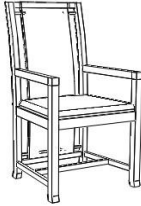

Finishes: Parkton Cherry (13) or Natural Cherry (03)

Bar Stool

6-DTH-03-xx

Fabric seat

Leather seat

Dimensions: 16" x 20" x 45" H

Wood options: Quartersawn White Oak or Cherry

Finishes: Parkton Oak (17), Madison Oak (27), Parkton Cherry (13) or Natural Cherry (03)

Wholesale MSAP

\$523 \$950

\$550 \$1,000

Arm Chair (E. E. Boynton House)

6-BOY-12-xx

Fabric seat

Leather seat

Dimensions: 21 1/2" x 20" x 40 1/2" H