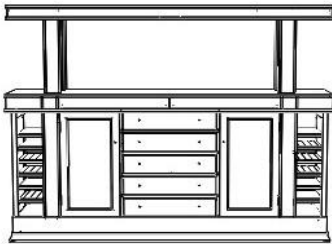

Dimensions: 17" x 20" x 40 1/2" H

Wood options: Quartersawn White Oak or Cherry

Finishes: Parkton Oak (17) or Parkton Cherry (13)

\$561 \$1,020

\$622 \$1,130

Grand Buffet

6-DTH-40-xx (buffet)

6-DTH-30-xx (optional shelf)