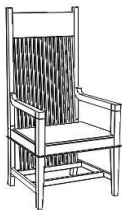

Large Arm Chair

6-DTH-12-xx

Fabric seat

$679 $1,235

Leather seat

$743 $1,350

Dimensions: 24" x 22 1/4" x 51" H

Wood options: Quartersawn White Oak or Cherry

Finishes: Parkton Oak (17), Madison Oak (27), Parkton Cherry (13) or Natural Cherry (03)