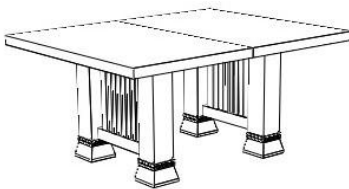

Extension Table 42" wide

6-DTH-32-xx

$2,965 $5,390

Dimensions: 60"/84" x 42" x 29 1/2" H

Wood options: Quartersawn White Oak or Cherry

Finishes: Parkton Oak (17), Madison Oak (27), Parkton Cherry (13) or Natural Cherry (03)

6-DTH-12-xx

Fabric seat

$679 $1,235

Leather seat

$743 $1,350

Dimensions: 24" x 22 1/4" x 51" H

Wood options: Quartersawn White Oak or Cherry

Finishes: Parkton Oak (17), Madison Oak (27), Parkton Cherry (13) or Natural Cherry (03)

6-DTH-02-xx

Fabric seat

$561 $1,020

Leather seat

$622 $1,130

Dimensions: 18" x 22 1/4" x 51" H

Wood options: Quartersawn White Oak or Cherry

Finishes: Parkton Oak (17), Madison Oak (27), Parkton Cherry (13) or Natural Cherry (03)

6-DTH-01-xx

Fabric seat

$473 $860

Leather seat

$531 $965

Dimensions: 16" x 20" x 39" H

Wood: Cherry

Finishes: Parkton Cherry (13) or Natural Cherry (03)