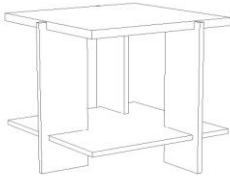

Usonian™ Square Coffee Table

5-USO-30-xx

Dimensions: 41 ½" x 41 ½" x 18"H

Wood: Cherry

Finishes: Natural Cherry (03), Parkton Cherry (13), Autumn Cherry (23), Cognac Cherry (33), Saddle Cherry (43) or Smoke Cherry (53)

Wholesale	MSAP
\$659	\$1,199

Usonian™ Rectangle Coffee Table

5-USO-20-xx

Dimensions: 50 ½" x 26 ½" x 18"H

Wood: Cherry

Finishes: Natural Cherry (03), Parkton Cherry (13), Autumn Cherry (23), Cognac Cherry (33), Saddle Cherry (43) or Smoke Cherry (53)

\$604	\$1,099
-------	---------

Usonian™ End Table

5-USO-10-xx

Dimensions: 25 ¼" x 26 ½" x 24"H

Wood: Cherry

Finishes: Natural Cherry (03), Parkton Cherry (13), Autumn Cherry (23), Cognac Cherry (33), Saddle Cherry (43) or Smoke Cherry (53)