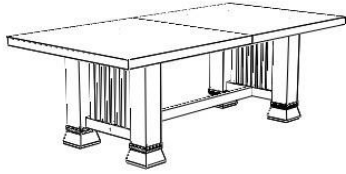

UPS/FedEx (domestic)

\$329	\$599
-------	-------

\$125

Dining Room (Dana-Thomas House)**Wholesale MSAP**

Grand Extension Table 48" wide

6-DTH-11-xx

\$3,842 \$6,985

Dimensions: 84"/104"/124" x 48" x 29 1/2" H