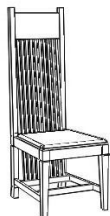

Side Chair

Large Side Chair

6-DTH-02-xx

Fabric seat

$561 $1,020

Leather seat

$622 $1,130

Dimensions: 18" x 22 1/4" x 51" H

Wood options: Quartersawn White Oak or Cherry

Finishes: Parkton Oak (17), Madison Oak (27), Parkton Cherry (13) or Natural Cherry (03)