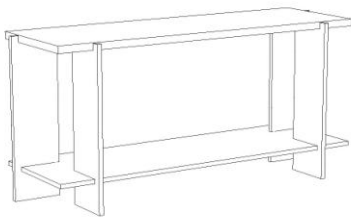

Usonian™ SofaTable

5-USO-50-xx

Dimensions: 58 ½" x 19 ¼" x 29"H

Wood: Cherry

Finishes: Natural Cherry (03), Parkton Cherry (13), Autumn Cherry (23), Cognac Cherry (33), Saddle Cherry (43) or Smoke Cherry (53)

$549	$999

Usonian™ Storage Box Ottoman

5-USO-80-xx

Fabric seat

Dimensions: 16 ½" x 16 ½" x 19"H

Wood: Cherry

Finishes: Natural Cherry (03), Parkton Cherry (13), Autumn Cherry (23), Cognac Cherry (33), Saddle Cherry (43) or Smoke Cherry (53)

UPS/FedEx (domestic)

$329	$599

$125