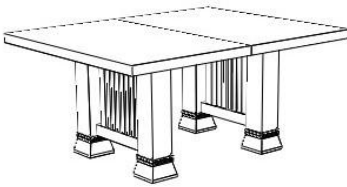

UPS/FedEx (domestic)

\$329	\$599
-------	-------

\$125

Dining Room (Dana-Thomas House)**Wholesale MSAP**

Grand Extension Table 48" wide

6-DTH-11-xx

\$3,842 \$6,985

Dimensions: 84"/104"/124" x 48" x 29 1/2" H

Wood options: Quartersawn White Oak or Cherry

Finishes: Parkton Oak (17), Madison Oak (27), Parkton Cherry (13) or Natural Cherry (03)

Grand Extension Table 42" wide

6-DTH-34-xx

\$3,548 \$6,450

Dimensions: 84"/104"/124" x 42" x 29 1/2" H

Wood options: Quartersawn White Oak or Cherry

Finishes: Parkton Oak (17), Madison Oak (27), Parkton Cherry (13) or Natural Cherry (03)

Extension Table 48" wide

6-DTH-10-xx

\$3,259 \$5,925

Dimensions: 60"/84" x 48" x 29 1/2" H