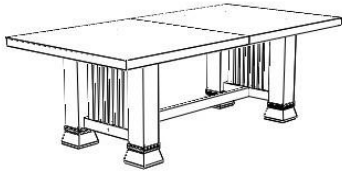

Grand Extension Table 42" wide

6-DTH-34-xx

$3,548 $6,450

Dimensions: 84"/104"/124" x 42" x 29 1/2" H

Wood options: Quartersawn White Oak or Cherry

Finishes: Parkton Oak (17), Madison Oak (27), Parkton Cherry (13) or Natural Cherry (03)