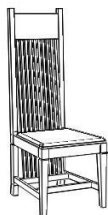

Side Chair

Large Side Chair

6-DTH-02-xx

Fabric seat

$510 $1,020

Leather seat

$565 $1,130

Dimensions: 18" x 22 1/4" x 51" H

Wood options: Quartersawn White Oak or Cherry

Finishes: Parkton Oak (17), Madison Oak (27), Parkton Cherry (13) or Natural Cherry (03)