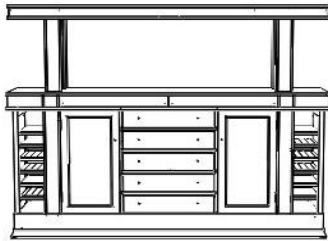

## Side Chair (E. E. Boynton House)

6-BOY-02-xx

Fabric seat

Leather seat

Dimensions: 17" x 20" x 40 1/2" H

Wood options: Quartersawn White Oak or Cherry

Finishes: Parkton Oak (17) or Parkton Cherry (13)

\$510 \$1,020  
\$565 \$1,130

## Grand Buffet

6-DTH-40-xx (buffet)

6-DTH-30-xx (optional shelf)

Dimensions: 87 1/2" x 19 1/4" x 42" H (buffet) 87 1/2" x 15 1/4" x 24" H (optional shelf)

Wood options: Quartersawn White Oak or Cherry

Finishes: Parkton Oak (17), Madison Oak (27), Parkton Cherry (13) or Natural Cherry (03)