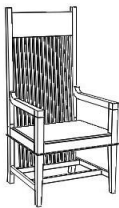

Large Arm Chair

6-DTH-12-xx

Fabric seat

$618 $1,235

Leather seat

$675 $1,350

Dimensions: 24" x 22 1/4" x 51" H

Wood options: Quartersawn White Oak or Cherry

Finishes: Parkton Oak (17), Madison Oak (27), Parkton Cherry (13) or Natural Cherry (03)