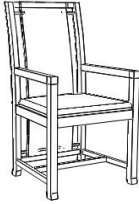

Arm Chair (E. E. Boynton House)

6-BOY-12-xx

Fabric seat

Leather seat

Dimensions: 21 1/2" x 20" x 40 1/2" H

Wood options: Quartersawn White Oak or Cherry

Finishes: Parkton Oak (17) or Parkton Cherry (13)

$618 $1,235
$673 $1,345