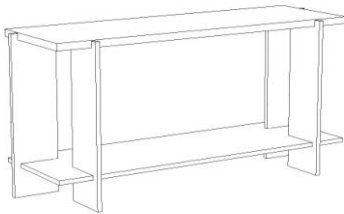

Usonian™ SofaTable

5-USO-50-xx
Dimensions: 58 ½" x 19 ¼" x 29"H
Wood: Cherry
Finishes: Natural Cherry (03), Parkton Cherry (13), Autumn Cherry (23),
Cognac Cherry (33), Saddle Cherry (43) or Smoke Cherry (53)

$500 $999

Usonian™ Storage Box Ottoman

5-USO-80-xx
Fabric seat
Dimensions: 16 ½" x 16 ½" x 19"H
Wood: Cherry
Finishes: Natural Cherry (03), Parkton Cherry (13), Autumn Cherry (23),
Cognac Cherry (33), Saddle Cherry (43) or Smoke Cherry (53)
UPS/FedEx (domestic)

$299 $599

$125