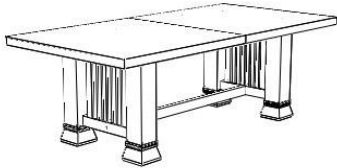

Grand Extension Table 42" wide

6-DTH-34-xx

$3,225 $6,450

Dimensions: 84"/104"/124" x 42" x 29 1/2" H

Wood options: Quartersawn White Oak or Cherry

Finishes: Parkton Oak (17), Madison Oak (27), Parkton Cherry (13) or Natural Cherry (03)