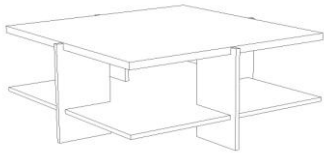

Usonian™ Square Coffee Table

5-USO-30-xx
Dimensions: 41 ½" x 41 ½" x 18"H
Wood: Cherry
Finishes: Natural Cherry (03), Parkton Cherry (13), Autumn Cherry (23),
Cognac Cherry (33), Saddle Cherry (43) or Smoke Cherry (53)

Wholesale MSAP
$600 $1,199