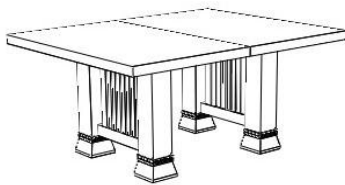

Extension Table 48" wide

6-DTH-10-xx

$2,963 $5,925

Dimensions: 60"/84" x 48" x 29 1/2" H

Wood options: Quartersawn White Oak or Cherry

Finishes: Parkton Oak (17), Madison Oak (27), Parkton Cherry (13) or Natural Cherry (03)