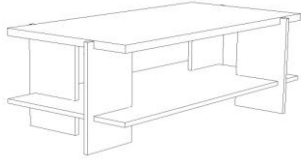

Usonian™ Rectangle Coffee Table

5-USO-20-xx
Dimensions: 50 ½" x 26 ½" x 18"H
Wood: Cherry
Finishes: Natural Cherry (03), Parkton Cherry (13), Autumn Cherry (23),
Cognac Cherry (33), Saddle Cherry (43) or Smoke Cherry (53)

$550 $1,099