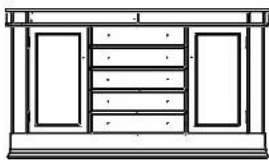

Buffet

6-DTH-38-xx

Dimensions: 71 1/4" x 19 1/4" x 42" H

Wood options: Quartersawn White Oak or Cherry

Finishes: Parkton Oak (17), Madison Oak (27), Parkton Cherry (13) or Natural Cherry (03)

Knob Options: Round Antique Pewter (101), Round Dark Antique (102),

Round Antique Brass (103), Square Antique Pewter (201),

Square Dark Antique (202) or Square Antique Brass (203)

$2,688 $5,375

Sales Aids

To purchase sales aids please contact Lynette Vincent at lynette@copelandfurniture.com or 802.222.9282 Ext 107

Wood finish option boards (4 pcs)	9-WDB-10-100	$40
Knob option board	9-KNB-10-100	$25
Ring of fabric options	9-RNG-10-800	$35
Ring of leather options	9-RNG-10-900	$35
Bundle of 25 catalogs	9-CAT-99-97	$38
Bundle of 20 panel brochures	9-CAT-99-98	$4
Sales Binder	9-BIN-99-99	$50
1 Sided banners	9-BAN-99-10 (FLW portrait)	$150
	9-BAN-99-20 (Barrel chair)	$150
	9-BAN-99-30 (Dana-Thomas sidechair)	$150
	9-BAN-99-40 (Dana-Thomas table detail)	$150
Elmo leather cleaning kit	9-CLN-10-900	$15

**Costs change over time and prices need to be adjusted accordingly.
The prices on this list are subject to change without notice.**