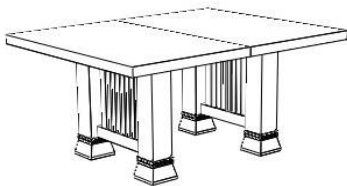

Extension Table 42" wide

6-DTH-32-xx

$2,695 $5,390

Dimensions: 60"/84" x 42" x 29 1/2" H

Wood options: Quartersawn White Oak or Cherry

Finishes: Parkton Oak (17), Madison Oak (27), Parkton Cherry (13) or Natural Cherry (03)

6-DTH-12-xx

Fabric seat

$618 $1,235

Leather seat

$675 $1,350

Dimensions: 24" x 22 1/4" x 51" H

Wood options: Quartersawn White Oak or Cherry

Finishes: Parkton Oak (17), Madison Oak (27), Parkton Cherry (13) or Natural Cherry (03)

6-DTH-02-xx

Fabric seat

$510 $1,020

Leather seat

$565 $1,130

Dimensions: 18" x 22 1/4" x 51" H

Wood options: Quartersawn White Oak or Cherry

Finishes: Parkton Oak (17), Madison Oak (27), Parkton Cherry (13) or Natural Cherry (03)

6-DTH-01-xx

Fabric seat

$430 $860

Leather seat

$483 $965

Dimensions: 16" x 20" x 39" H

Wood: Cherry

Finishes: Parkton Cherry (13) or Natural Cherry (03)