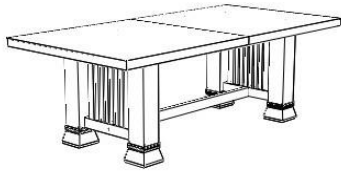

\$299 \$599

\$125

**Dining Room (Dana-Thomas House)****Wholesale MSAP**

Grand Extension Table 48" wide

6-DTH-11-xx

\$3,493 \$6,985

Dimensions: 84"/104"/124" x 48" x 29 1/2" H

Wood options: Quartersawn White Oak or Cherry